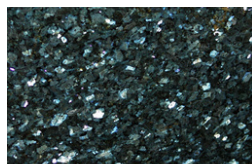

Emerald Pearl