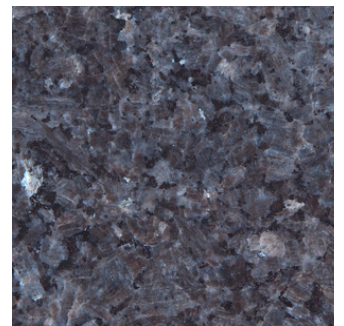

# DAKOTA GRANITE

## DOMESTIC GRANITES

Dakota Mahogany® Select

Dakota Mahogany® Rushmore

Dakota Mahogany® Sunset

Superior Black

American Bouquet

Bellingham

Morning Rose

Dakota White

Medium Barre

Silver Cloud

Medium Black

American Black

Jet Mist

Blue Pearl

## Dakota Gray

Dakota Gray is an exquisite and resilient gray-colored stone. Its subdued gray hues and delicate color variations make it an ideal choice for memorials, mausoleums, columbariums, and civic projects.