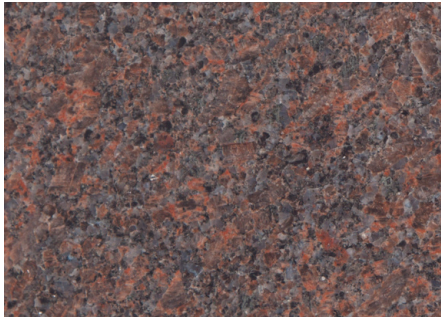

# DAKOTA GRANITE

## DOMESTIC GRANITES

Dakota Mahogany® Select

Dakota Mahogany® Rushmore

Dakota Mahogany® Sunset

Superior Black

American Bouquet

Bellingham

Morning Rose

Dakota White

Medium Barre

Silver Cloud

Medium Black

American Black

Jet Mist

Blue Pearl

## Dakota Gray

Dakota Gray is an exquisite and resilient gray-colored stone. Its subdued gray hues and delicate color variations make it an ideal choice for memorials, mausoleums, columbariums, and civic projects.