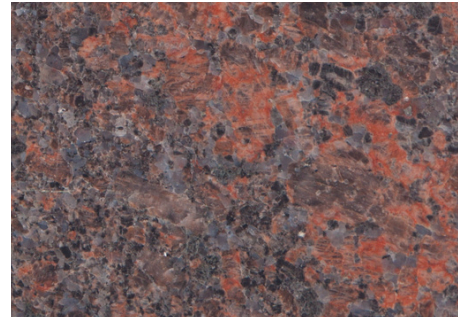

# DAKOTA GRANITE

## DOMESTIC GRANITES

Dakota Mahogany® Select

Dakota Mahogany® Rushmore

Dakota Mahogany® Sunset

Superior Black

American Bouquet

Bellingham

Morning Rose

Dakota White

Medium Barre

Silver Cloud

Medium Black

American Black

Jet Mist

Blue Pearl

## Dakota Gray

Dakota Gray is an exquisite and resilient gray-colored stone. Its subdued gray hues and delicate color variations make it an ideal choice for memorials, mausoleums, columbariums, and civic projects.