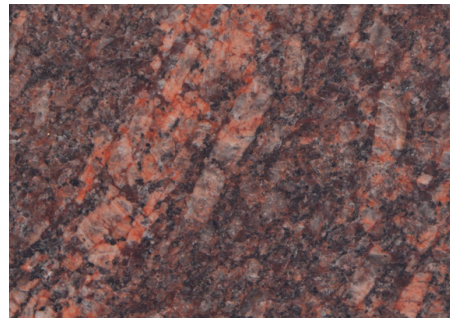

# DAKOTA GRANITE

## DOMESTIC GRANITES

Dakota Mahogany® Select

Dakota Mahogany® Rushmore

Dakota Mahogany® Sunset

Superior Black

American Bouquet

Bellingham

Morning Rose

Dakota White

Medium Barre

Silver Cloud

Medium Black

American Black

Jet Mist

Blue Pearl

## Dakota Gray

Dakota Gray is an exquisite and resilient gray-colored stone. Its subdued gray hues and delicate color variations make it an ideal choice for memorials, mausoleums, columbariums, and civic projects.