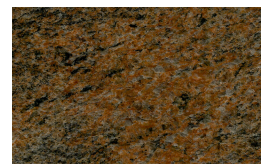

## DOMESTIC GRANITES

Dakota Mahogany® Select

Dakota Mahogany® Rushmore

Dakota Mahogany® Sunset

Superior Black

American Bouquet

Bellingham

Morning Rose

## Dakota Gray

Dakota Gray is an exquisite and resilient gray-colored stone. Its subdued gray hues and delicate color variations make it an ideal choice for memorials, mausoleums, columbariums, and civic projects.

India Mist

China Black

China Gray

India Black

Bahama Blue

China Mist

African Impala

Tan Brown

Coffee Pearl

Cat's Eye

Taj Aurora

Emerald Pearl

Sira Gray

Multi Red

THE GRANITE PEOPLE SINCE 1925