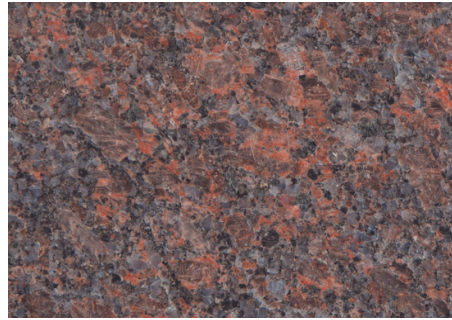

# DAKOTA GRANITE

## DOMESTIC GRANITES

Dakota Mahogany® Select

Dakota Mahogany® Rushmore

Dakota Mahogany® Sunset

Superior Black

American Bouquet

Bellingham

Morning Rose

Dakota White

Medium Barre

Silver Cloud

Medium Black

American Black

Jet Mist

Blue Pearl

## Dakota Gray

Dakota Gray is an exquisite and resilient gray-colored stone. Its subdued gray hues and delicate color variations make it an ideal choice for memorials, mausoleums, columbariums, and civic projects.