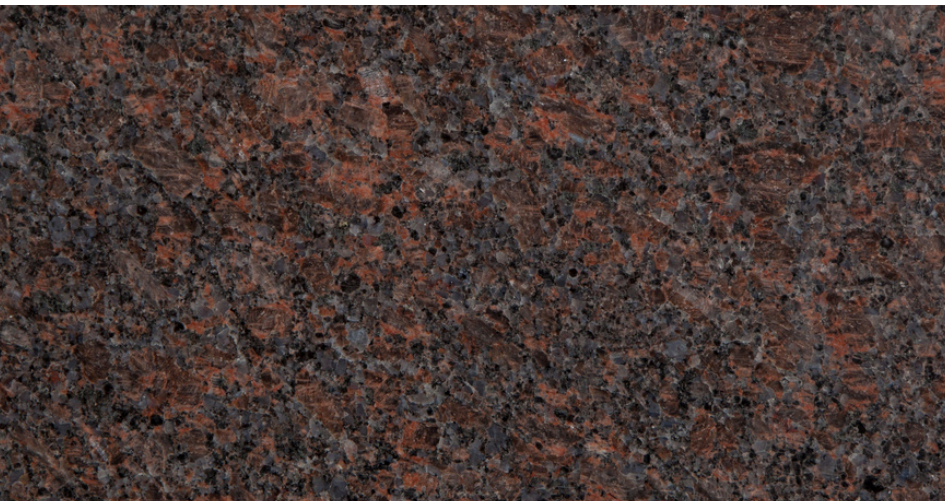

DAKOTA MAHOGANY®

Dakota Granite® is proud of our domestically produced Dakota Mahogany®. Dakota Mahogany® is quarried near Milbank, South Dakota, and continues to be the mahogany granite by which all other granites are measured and comes in three grades: Select, Sunset, and Rushmore.

Dakota Mahogany

WWW.DAKOTAGRANITE.COM

Dakota Mahogany® Select

DAKOTA MAHOGANY® SELECT

Dakota Mahogany® Select is our most uniform grade. The requirements of this grading are so strict that less than 5% of the Dakota Mahogany® quarry production is graded as Select.

Dakota Mahogany® Rushmore

DAKOTA MAHOGANY® RUSHMORE

Dakota Mahogany® Rushmore shares the same background color as Select but may show an occasional spot of black or orange, although not pronounced. Rushmore is the value leader of our company; 85% of our Dakota Mahogany® is ordered in Rushmore.

Dakota Mahogany® Sunset

DAKOTA MAHOGANY® SUNSET

Dakota Mahogany® Sunset is a multi-colored granite. It varies from standard granite procedures in that it is selected for as wide a range of color and texture as possible. In addition, it is highly variegated, with every piece being unique.