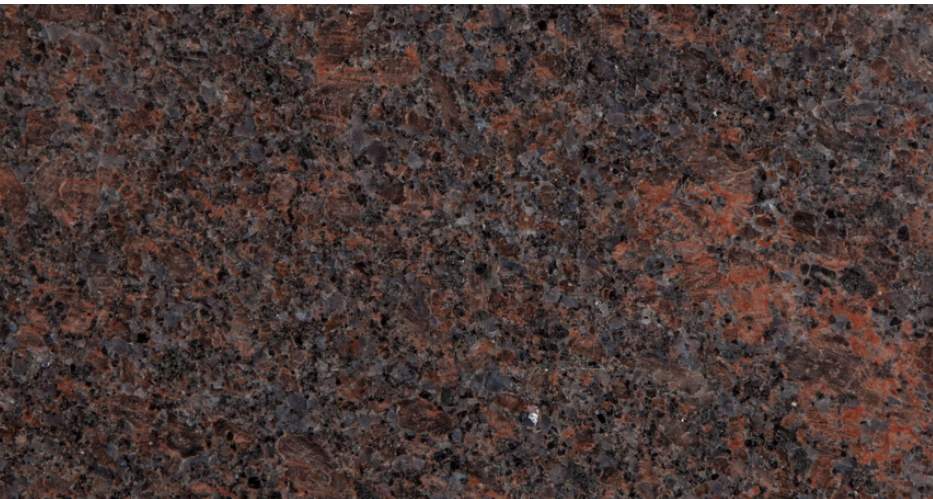

DAKOTA MAHOGANY®

Dakota Granite® is proud of our domestically produced Dakota Mahogany®. Dakota Mahogany® is quarried near Milbank, South Dakota, and continues to be the mahogany granite by which all other granites are measured and comes in three grades: Select, Sunset, and Rushmore.

Dakota Mahogany

WWW.DAKOTAGRANITE.COM

Dakota Mahogany® Select

DAKOTA MAHOGANY® SELECT

Dakota Mahogany® Select is our most uniform grade. The requirements of this grading are so strict that less than 5% of the Dakota Mahogany® quarry production is graded as Select.

Dakota Mahogany® Rushmore

DAKOTA MAHOGANY® RUSHMORE

Dakota Mahogany® Rushmore shares the same background color as Select but may show an occasional spot of black or orange, although not pronounced. Rushmore is the value leader of our company; 85% of our Dakota Mahogany® is ordered in Rushmore.

Dakota Mahogany® Sunset

DAKOTA MAHOGANY® SUNSET

Dakota Mahogany® Sunset is a multi-colored granite. It varies from standard granite procedures in that it is selected for as wide a range of color and texture as possible. In addition, it is highly variegated, with every piece being unique.