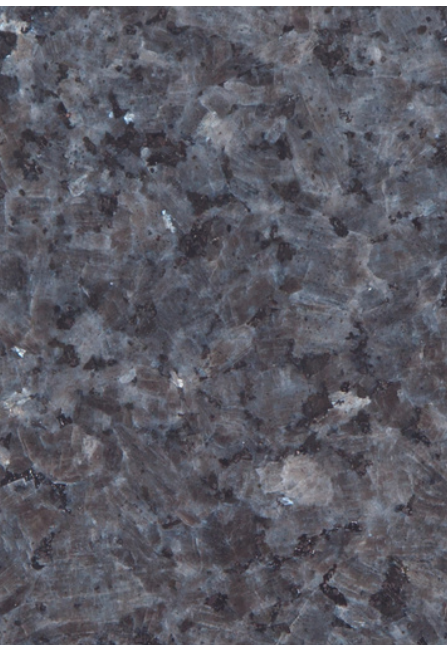

DAKOTA GRANITE

THE GRANITE PEOPLE

2023 MEMORIAL DESIGNS