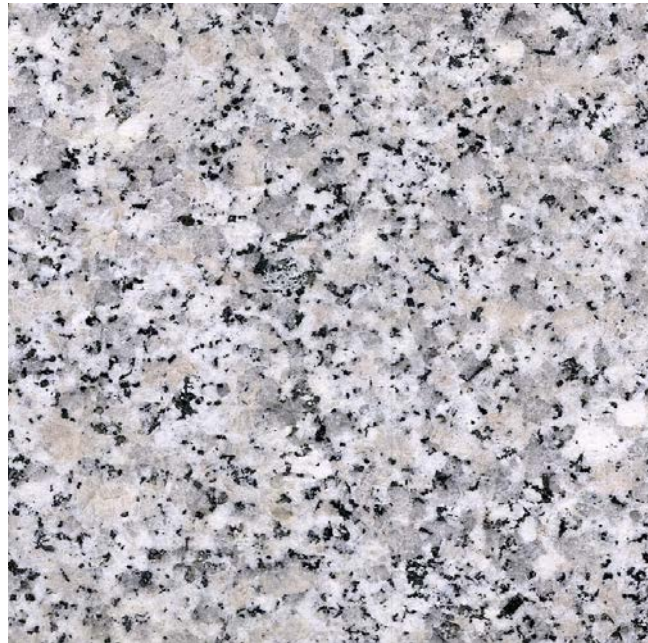

DAKOTA GRANITE

THE GRANITE PEOPLE

2023 MEMORIAL DESIGNS