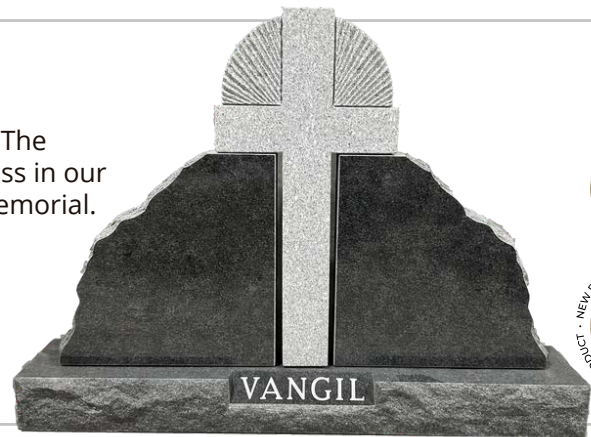

VANGIL

The **VANGIL** is a classic design with a modern edge. The contrast between Superior Black granite and the cross in our newest granite, Dakota White, creates a beautiful memorial.

DESIGN: DG2216

WING DIE: 2-6 x 0-6 x 2-6, Superior Black

BASE: 6-6 x 1-2 x 0-8, Superior Black

CROSS: 2-0 x 0-8 x 4-0, Dakota White

WOODS

Consider our two niche columbarium when you're in the market for a great way to honor your loved ones. The **WOODS** columbarium is featured in our classic Dakota Mahogany® Sunset granite, a beautiful, timeless choice in memorial design.

DESIGN: DG2218

SIZE: 30 x 16 x 44, Dakota Mahogany® Sunset

MANKY

Our **MANKY** design is featured in our popular Jet Mist granite. The Manky design is beautifully engraved with a polished cross, and this striking granite will add a unique finishing touch to any memorial.

DESIGN: DG2213

DIE: 3-0 x 0-6 x 2-6, Jet Mist

BASE: 3-8 x 1-0 x 0-6, Jet Mist