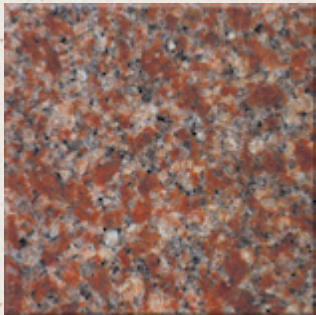

Morning Rose