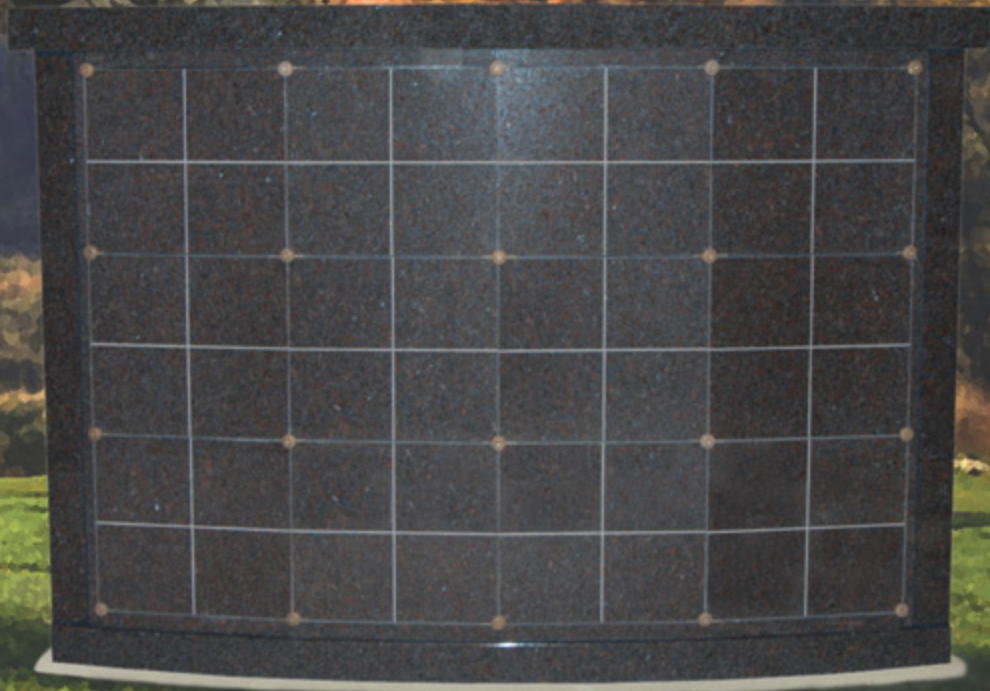

Memories

INTERIOR
VIEW

DG0814

Number of Niches: 48
(single sided unit, curved shape)
Weight: 5,605 lbs.
Thickness: Base - 6 inches
Walls - 4 inches Cap - 4 inches
Pre-Assembled
Granite Niches
Full Perpetual Warranty

Unit Price