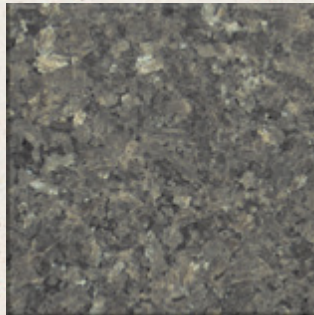

*Full Perpetual Warranty does not apply to this color

*Full Perpetual Warranty does not apply to this color

Blue Pearl