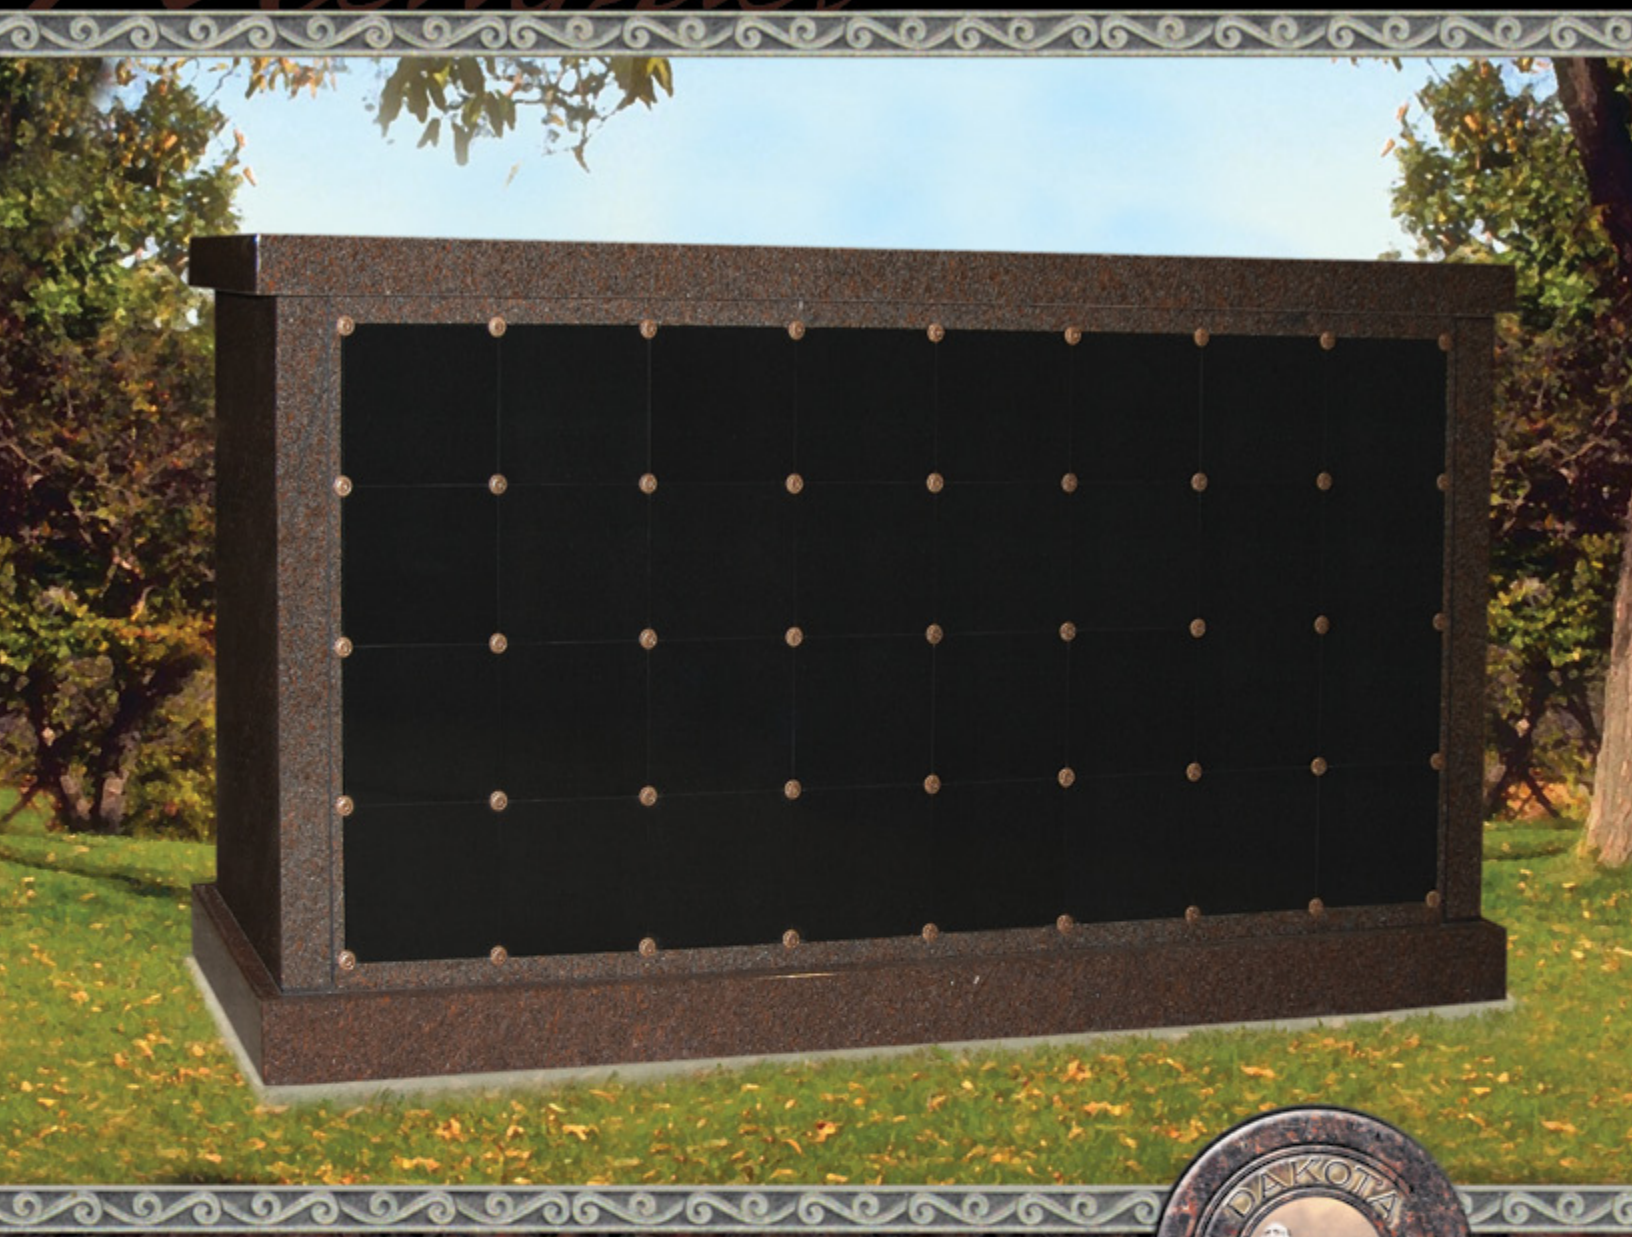

Memories

Number of Niches: 64
(double sided unit)
Weight: 15,040 lbs.
Thickness: Base - 6 inches
Walls - 4 inches Cap - 4 inches
Pre-Assembled
Concrete Niches
Full Perpetual Warranty

Unit Price