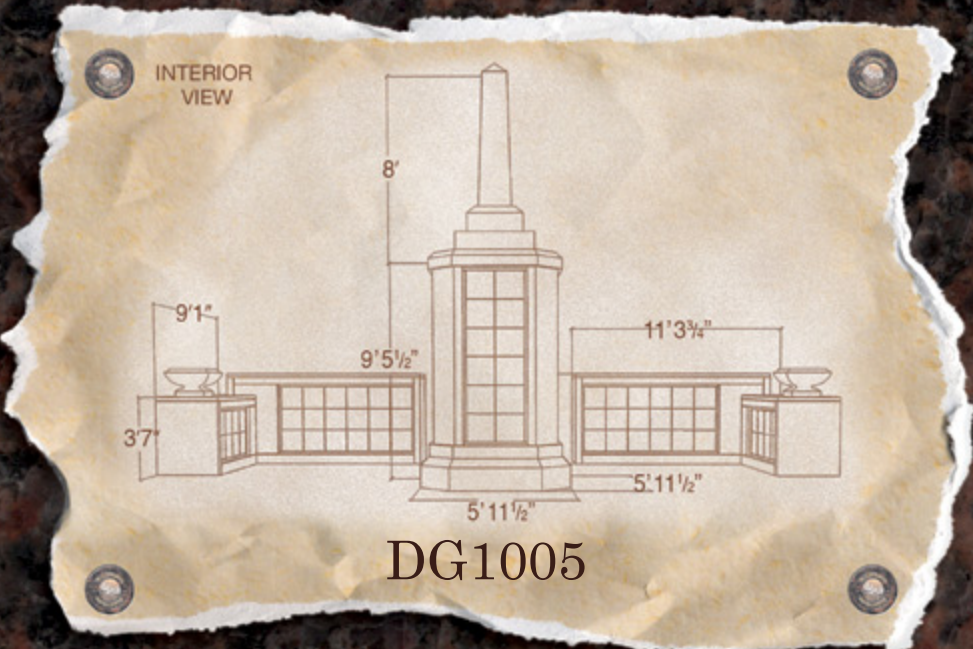

Memories

Number of Niches: 196 / 320
(feature apex unit - 72 niches
each corner unit - 62 niches)
Weight: 59,715 lbs.
Partially Pre-Assembled
Concrete Niches
Full Perpetual Granite Warranty

Unit Price