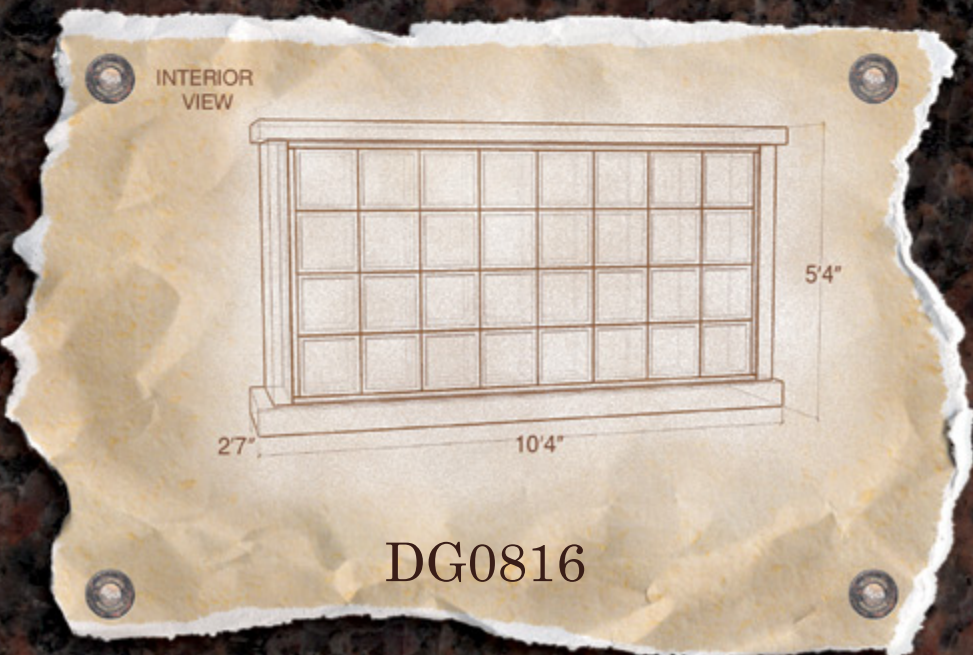

Memories

Number of Niches: 64
(double sided unit)
Weight: 15,040 lbs.
Thickness: Base - 6 inches
Walls - 4 inches Cap - 4 inches
Pre-Assembled
Concrete Niches
Full Perpetual Warranty

Unit Price