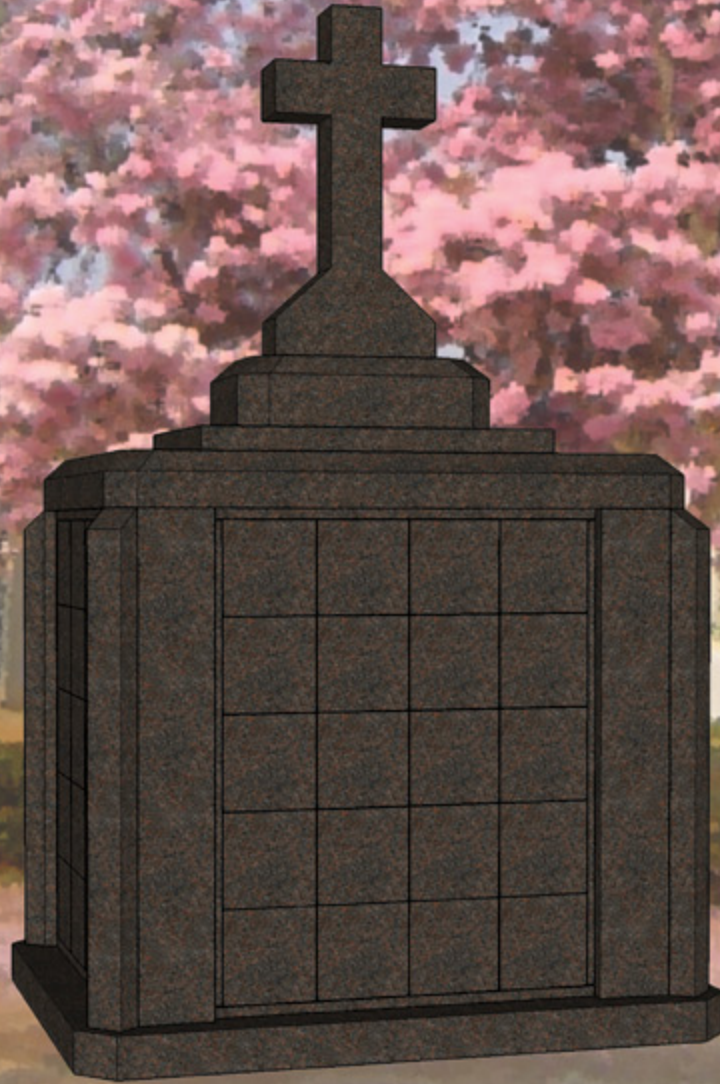

Memories

INTERIOR
VIEW

DG1007

Number of Niches: 120
(40 single niches, 40 double niches)
Weight: 23,695 lbs.
Pre-Assembled
Concrete Niches
Full Perpetual Granite Warranty

Unit Price