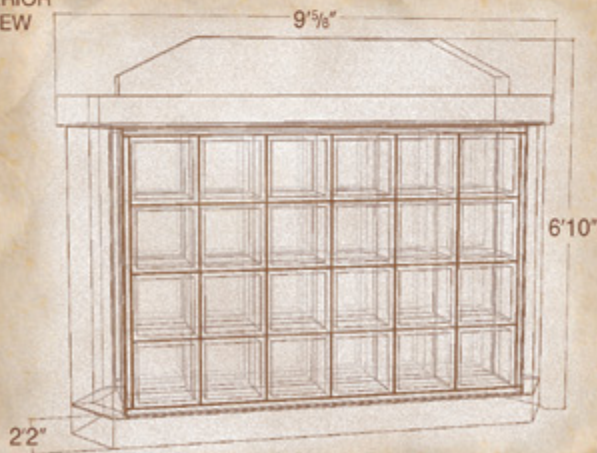

INTERIOR
VIEW