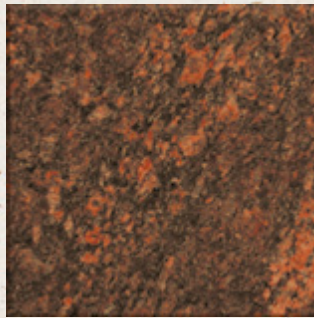

Unit Price

Dakota Mahogany

American Bouquet

Bellingham

Premium Black\*

\*Full Perpetual Warranty does not apply to this color

Medium Black\*

\*Full Perpetual Warranty does not apply to this color