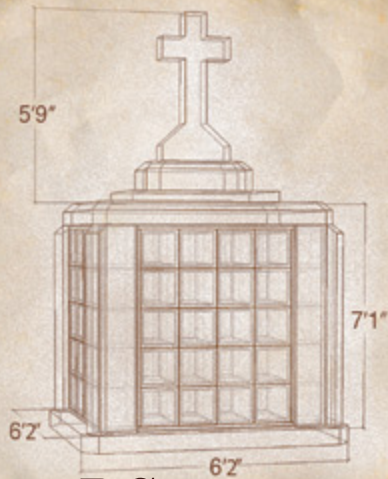

# Memories

INTERIOR  
VIEW

DG1007

Number of Niches: 120  
(40 single niches, 40 double niches)  
Weight: 23,695 lbs.  
Pre-Assembled  
Concrete Niches  
Full Perpetual Granite Warranty

Unit Price