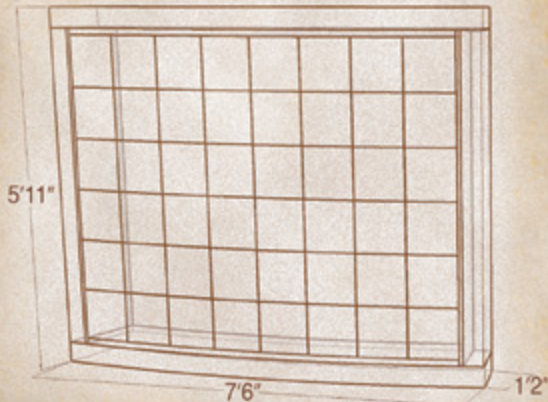

INTERIOR
VIEW