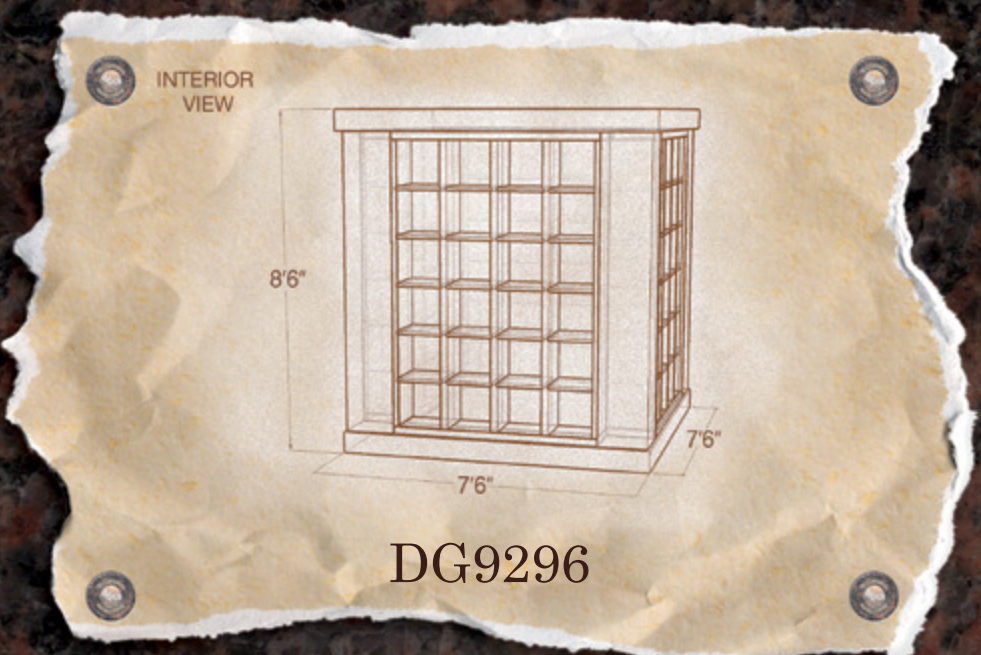

Memories

Number of Niches: 96
(24 single niches on each side)
Weight: 25,339 lbs.
Thickness: Base - 6 inches
Walls - 4 inches Cap - 6 inches
Pre-Assembled
Concrete Niches
Full Perpetual Granite Warranty

Unit Price