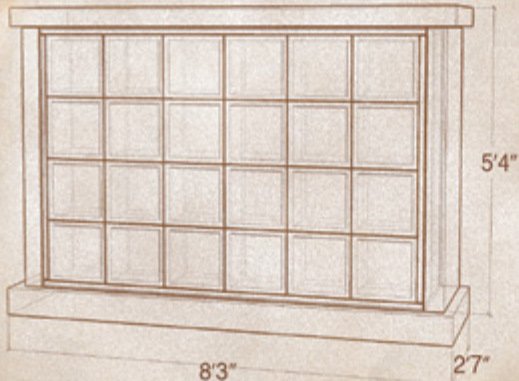

# Memories

INTERIOR  
VIEW

DG1008

Number of Niches: 48  
(double sided unit)  
Weight: 10,128 lbs.  
Pre-Assembled  
Concrete Niches  
Full Perpetual Granite Warranty

Unit Price

# Memories

INTERIOR  
VIEW

DG9248

Number of Niches: 48  
(double sided unit)  
Weight: 11,280 lbs.  
Thickness: Base - 6 inches  
Walls - 4 inches Cap - 4 inches  
Pre-Assembled  
Concrete Niches  
Full Perpetual Granite Warranty