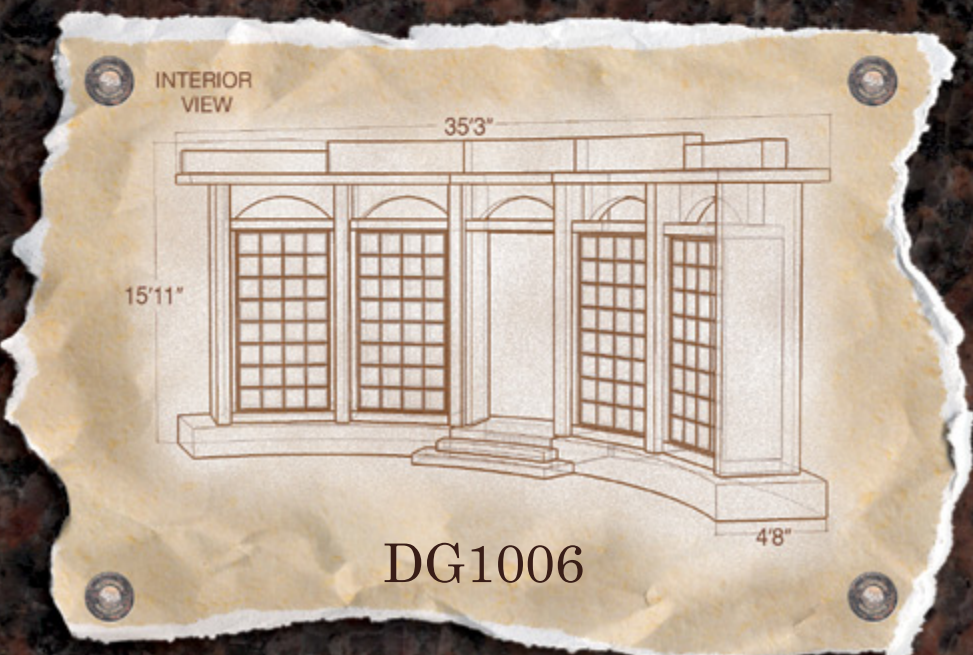

Memories

Number of Niches: 256
(double sided unit)
Weight: 187,366 lbs.
Assembled Onsite
Concrete Niches
Full Perpetual Granite Warranty

Unit Price