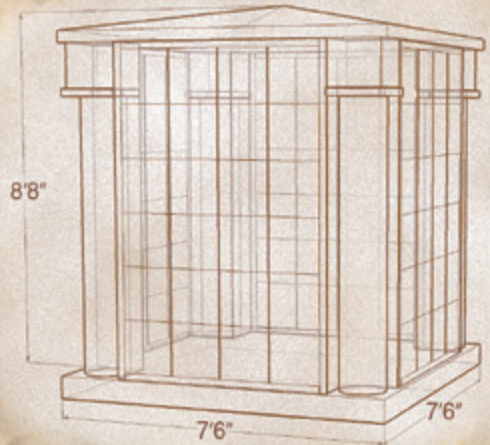

# Memories

INTERIOR  
VIEW

DG0708

Number of Niches: 96  
(24 single niches on each side)  
Weight: 27,100 lbs.  
Thickness: Base - 6 inches  
Walls - 4 inches Cap - 4 inches  
Pre-Assembled  
Concrete Niches  
Full Perpetual Granite Warranty