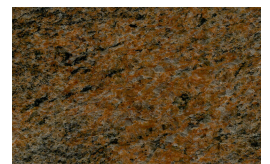

DAKOTA GRANITE

DOMESTIC GRANITES

Dakota Mahogany® Select

Dakota Mahogany® Rushmore

Dakota Mahogany® Sunset

Superior Black

American Bouquet

Bellingham

IMPORT GRANITES

Dakota Gray

Dakota Gray is an exquisite and resilient gray-colored stone. Its subdued gray hues and delicate color variations make it an ideal choice for memorials, mausoleums, columbariums, and civic projects.

India Mist

China Black

China Gray

India Black

Bahama Blue

China Mist

African Impala

Tan Brown

Coffee Pearl

Cat's Eye

Taj Aurora

Emerald Pearl

Sira Gray

Multi Red

THE GRANITE PEOPLE SINCE 1925