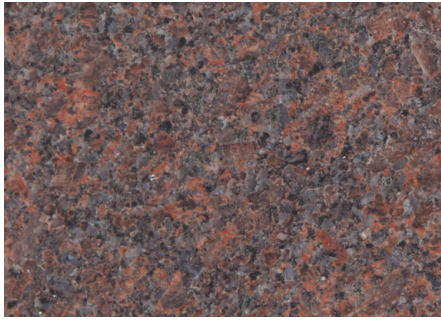

DAKOTA GRANITE

DOMESTIC GRANITES

Dakota Mahogany® Select

Dakota Mahogany® Rushmore

Dakota Mahogany® Sunset

Superior Black

American Bouquet

Bellingham

Morning Rose

Dakota White

Medium Barre

Silver Cloud

Medium Black

American Black

Jet Mist

Blue Pearl

IMPORT GRANITES

Dakota Gray

Dakota Gray is an exquisite and resilient gray-colored stone. Its subdued gray hues and delicate color variations make it an ideal choice for memorials, mausoleums, columbariums, and civic projects.

Coffee Pearl

Cat's Eye

Taj Aurora

Emerald Pearl

Sira Gray

Multi Red

THE GRANITE PEOPLE SINCE 1925