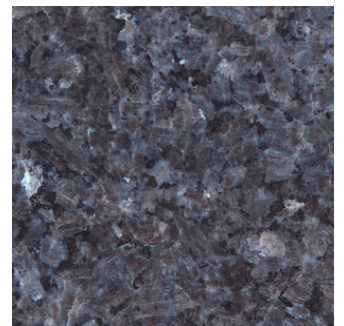

DAKOTA GRANITE

DOMESTIC GRANITES

Dakota Mahogany® Select

Dakota Mahogany® Rushmore

Dakota Mahogany® Sunset

Superior Black

American Bouquet

Bellingham

Morning Rose

Dakota White

Medium Barre

Silver Cloud

Medium Black

American Black

Jet Mist

Blue Pearl

IMPORT GRANITES

Dakota Gray

Dakota Gray is an exquisite and resilient gray-colored stone. Its subdued gray hues and delicate color variations make it an ideal choice for memorials, mausoleums, columbariums, and civic projects.

Dakota Gray

Silver Pearl

China Pink

India Red

Paradiso

China Evergreen

Charcoal Gray

Galaxy Black