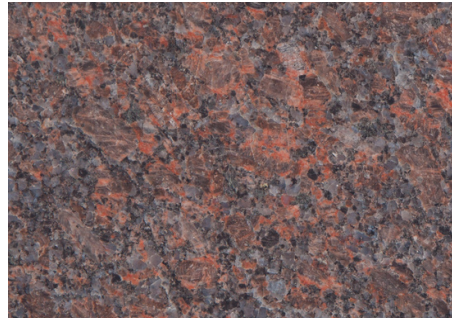

DAKOTA GRANITE

DOMESTIC GRANITES

Dakota Mahogany® Select

Dakota Mahogany® Rushmore

Dakota Mahogany® Sunset

Superior Black

American Bouquet

Bellingham

Morning Rose

Dakota White

Medium Barre

Silver Cloud

Medium Black

American Black

Jet Mist

Blue Pearl

IMPORT GRANITES

Dakota Gray

Dakota Gray is an exquisite and resilient gray-colored stone. Its subdued gray hues and delicate color variations make it an ideal choice for memorials, mausoleums, columbariums, and civic projects.

Coffee Pearl

Cat's Eye

Taj Aurora

Emerald Pearl

Sira Gray

Multi Red

THE GRANITE PEOPLE SINCE 1925