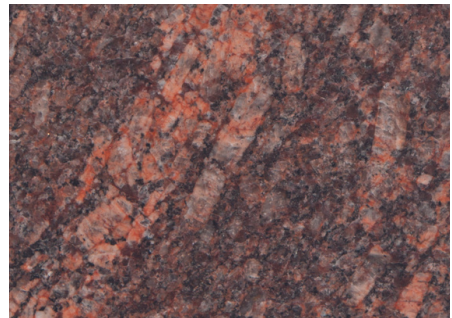

DAKOTA GRANITE

DOMESTIC GRANITES

Dakota Mahogany® Select

Dakota Mahogany® Rushmore

Dakota Mahogany® Sunset

Superior Black

American Bouquet

Bellingham

Morning Rose

Dakota White

Medium Barre

Silver Cloud

Medium Black

American Black

Jet Mist

Blue Pearl

IMPORT GRANITES

Dakota Gray

Dakota Gray is an exquisite and resilient gray-colored stone. Its subdued gray hues and delicate color variations make it an ideal choice for memorials, mausoleums, columbariums, and civic projects.

Coffee Pearl

Cat's Eye

Taj Aurora

Emerald Pearl

Sira Gray

Multi Red

THE GRANITE PEOPLE SINCE 1925